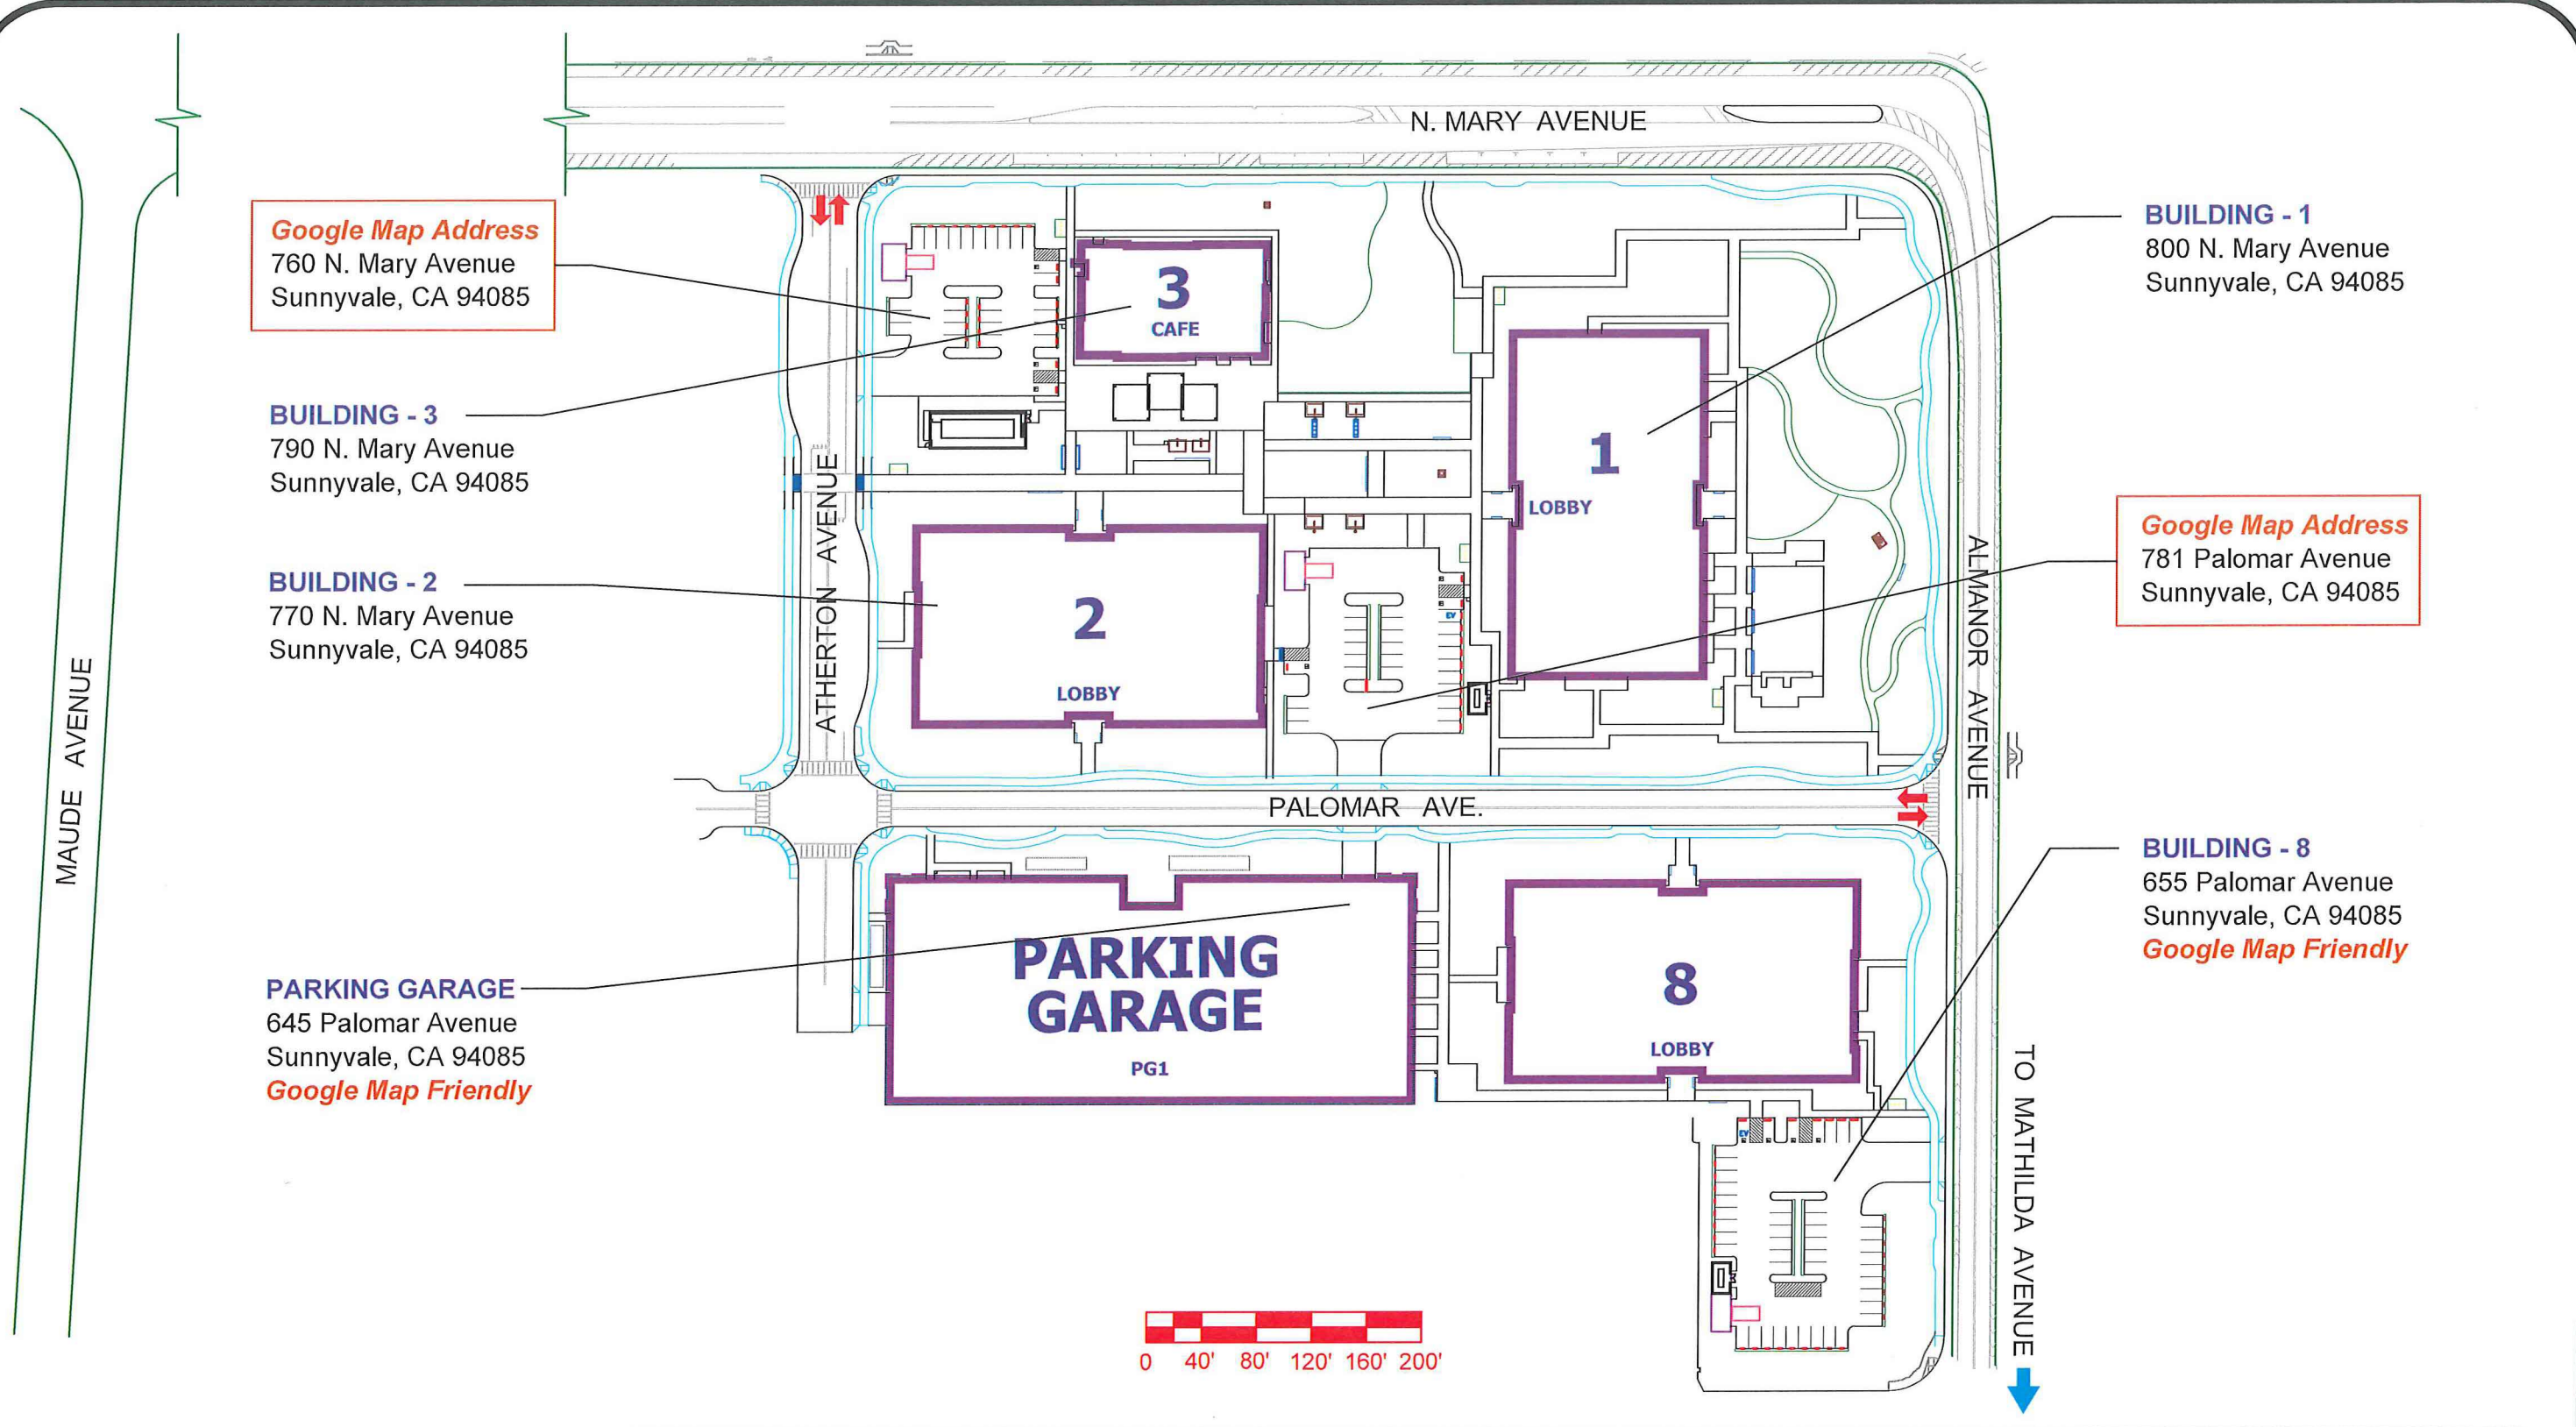

File Location: R:\PATH\LINE\Drawings\PLP_Site_Map_with_Addresses.pdf

Google Map Address
 760 N. Mary Avenue
 Sunnyvale, CA 94085

BUILDING - 3
 790 N. Mary Avenue
 Sunnyvale, CA 94085

BUILDING - 2
 770 N. Mary Avenue
 Sunnyvale, CA 94085

PARKING GARAGE
 645 Palomar Avenue
 Sunnyvale, CA 94085
Google Map Friendly

BUILDING - 1
 800 N. Mary Avenue
 Sunnyvale, CA 94085

Google Map Address
 781 Palomar Avenue
 Sunnyvale, CA 94085

BUILDING - 8
 655 Palomar Avenue
 Sunnyvale, CA 94085
Google Map Friendly